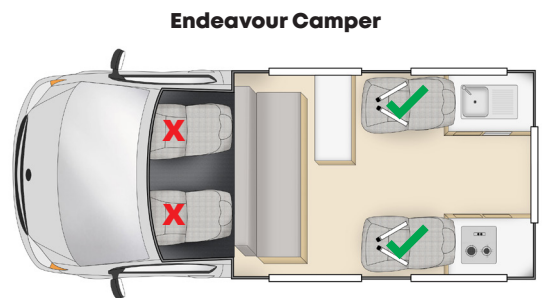

Apollo offers forward facing baby and booster seats for hire. If a rear facing baby seat or capsule is required, guests must supply their own. In New Zealand, guests must supply the seat or capsule along with the seat belt locking clip.

Please note: it is the guest's responsibility to fit the child restraints in the vehicle.

Child Restraint	Rear Facing Baby Capsule (Anchor Point required)	Baby Seats (Anchor Point required)	Booster Seats (Anchor Point required)	No Restraints (No restraints required)
Applicable Age Group	0 to 6 months	6 months to 4 years	4 to 7 years	7 years or older

	Berth	Vehicle	Option 1: 1 Baby Seat/ Capsule & 1 Booster Seat	Option 2: 2 Baby Seat/ Capsules	Option 3: 2 Booster Seats	No Child Restraints allowed
	2	Hitop Camper (NZ only)	X	X	X	X
	2	Hitop Ultra (AU only)	X	X	X	X
	2	Euro Mini (AU only)	X	X	X	X
	2	Euro Tourer	X	X	X	X
	4	Endeavour Camper	✓	✓	✓	-
	4	Euro Camper	✓	✓	✓	-
	6	Euro Deluxe	✓	✓	✓	-
	2	Adventure Camper (AU only)	X	X	X	X
	2	Cheapa Hitop	X	X	X	X
	2	Cheapa 2B	X	X	X	X
	4	Cheapa Endeavour	✓	✓	✓	-
	4	Cheapa 4B	✓	✓	✓	-
	6	Cheapa 6B	✓	✓	✓	-
	2	Cheapa 4WD (AU only)	X	X	X	X
	2/3	Hippie Hitop	X	X	X	X
	4	Hippie Endeavour	✓	✓	✓	-

Examples of anchor point locations:

Please check the individual vehicle pages for anchor point locations.