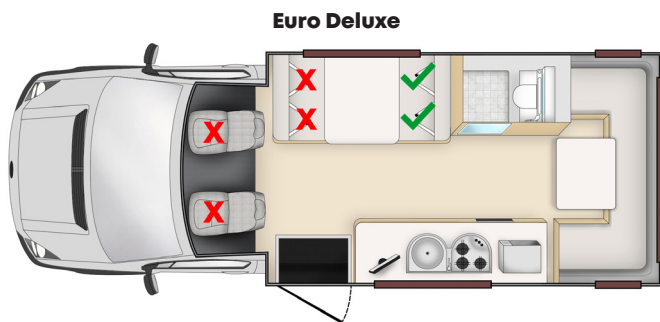

Apollo offers forward facing baby and booster seats for hire. If a rear facing baby seat or capsule is required, guests must supply their own. In New Zealand, guests must supply the seat or capsule along with the seat belt locking clip.

Please note: it is the guest's responsibility to fit the child restraints in the vehicle.

Child Restraint	Rear Facing Baby Capsule (Anchor Point required)	Baby Seats (Anchor Point required)	Booster Seats (Anchor Point required)	No Restraints (No restraints required)
Applicable Age Group	0 to 6 months	6 months to 4 years	4 to 7 years	7 years or older

	Berth	Vehicle	Option 1: 1 Baby Seat/ Capsule & 1 Booster Seat	Option 2: 2 Baby Seat/ Capsules	Option 3: 2 Booster Seats	No Child Restraints allowed
	2	Hitop Camper (NZ only)	X	X	X	X
	2	Hitop Ultra (AU only)	X	X	X	X
	2	Euro Mini (AU only)	X	X	X	X
	2	Euro Tourer	X	X	X	X
	4	Endeavour Camper	✓	✓	✓	-
	4	Euro Camper	✓	✓	✓	-
	6	Euro Deluxe	✓	✓	✓	-
	2	Adventure Camper (AU only)	X	X	X	X
	2	Cheapa Hitop	X	X	X	X
	2	Cheapa 2B	X	X	X	X
	4	Cheapa Endeavour	✓	✓	✓	-
	4	Cheapa 4B	✓	✓	✓	-
	6	Cheapa 6B	✓	✓	✓	-
	2	Cheapa 4WD (AU only)	X	X	X	X
	2/3	Hippie Hitop	X	X	X	X
	4	Hippie Endeavour	✓	✓	✓	-

Examples of anchor point locations:

Please check the individual vehicle pages for anchor point locations.